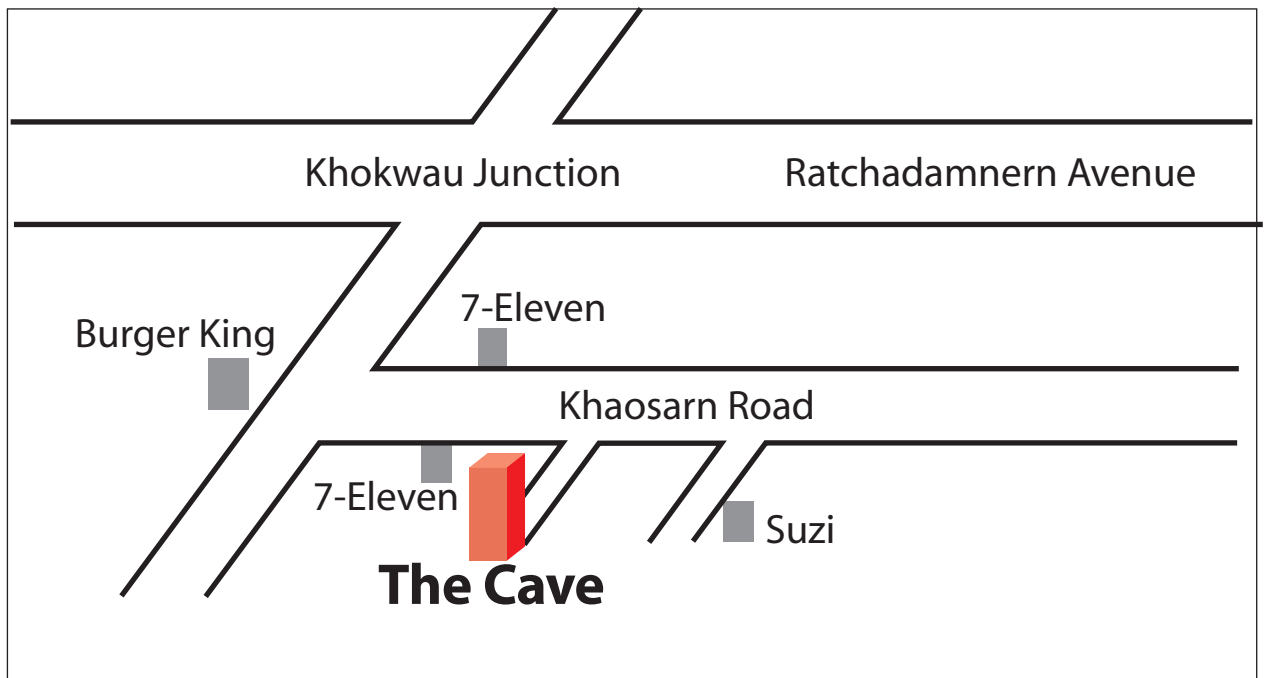

CLIMBING FACTORY

Building, Design Artificial Climbing Wall ▲ Climbing Holds ▲ Rock Climbing Courses ▲ Rock Climbing Trips
Rope Courses ▲ Gear Sale & Rental ▲ Sport Organizer

Climbing Wall at The Cave

** Open daily from 5:00 p.m. Call for information 0-2693-9476*