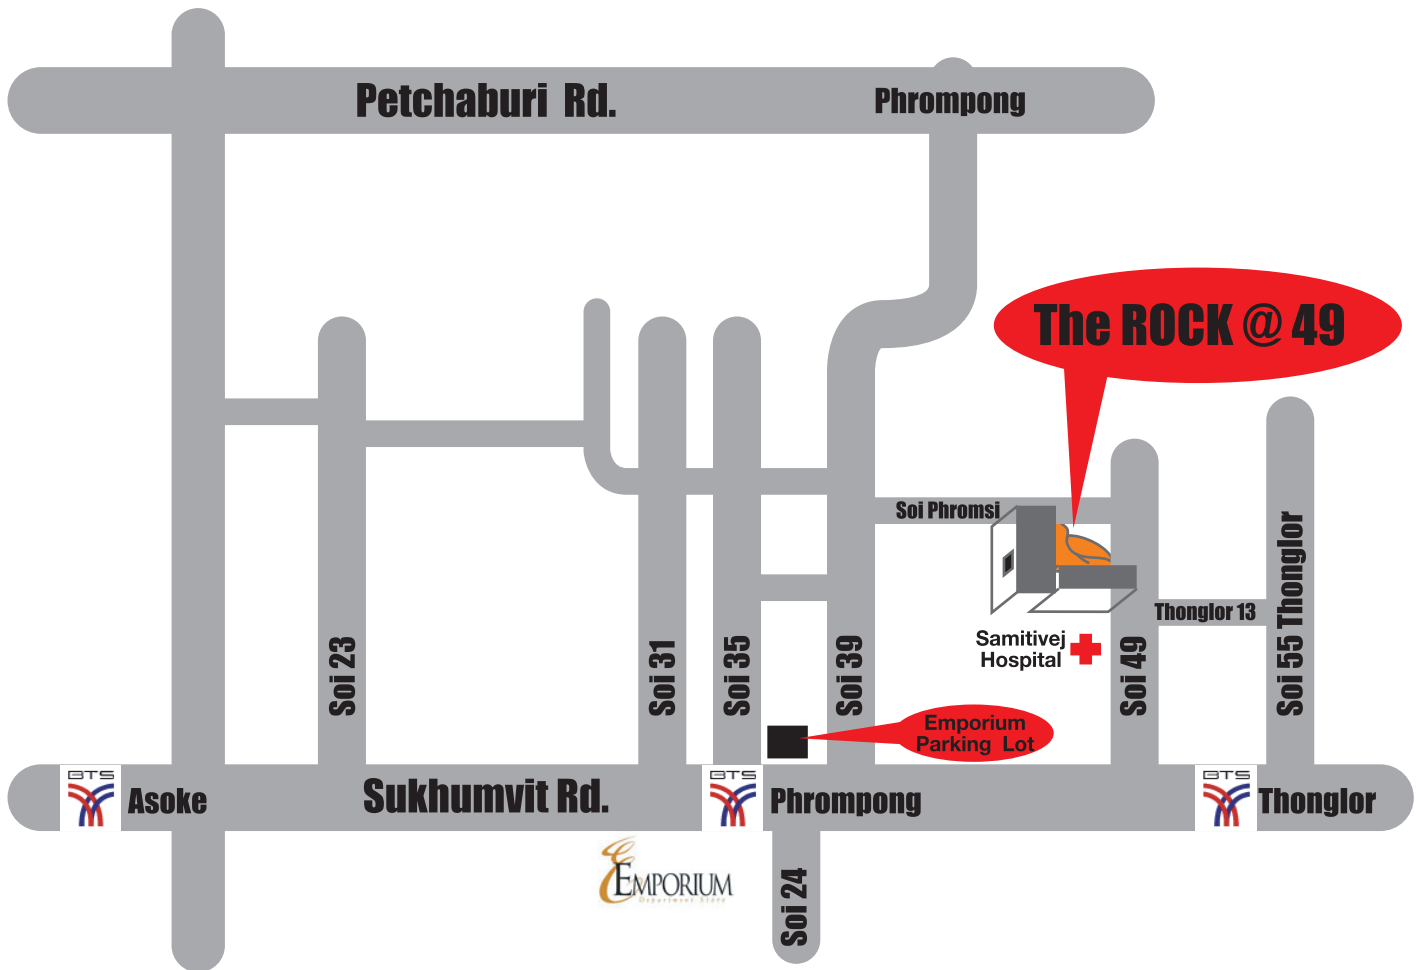

Map To The ROCK @ 49

The ROCK@49 Operated by Climbing Factory : Tel. 0-2693-9476

Free Tuk-Tuk service from Racquet Club start 07.20 am - 07.20 pm every hour
at Emporium parking lot opposite Emporium Department Store